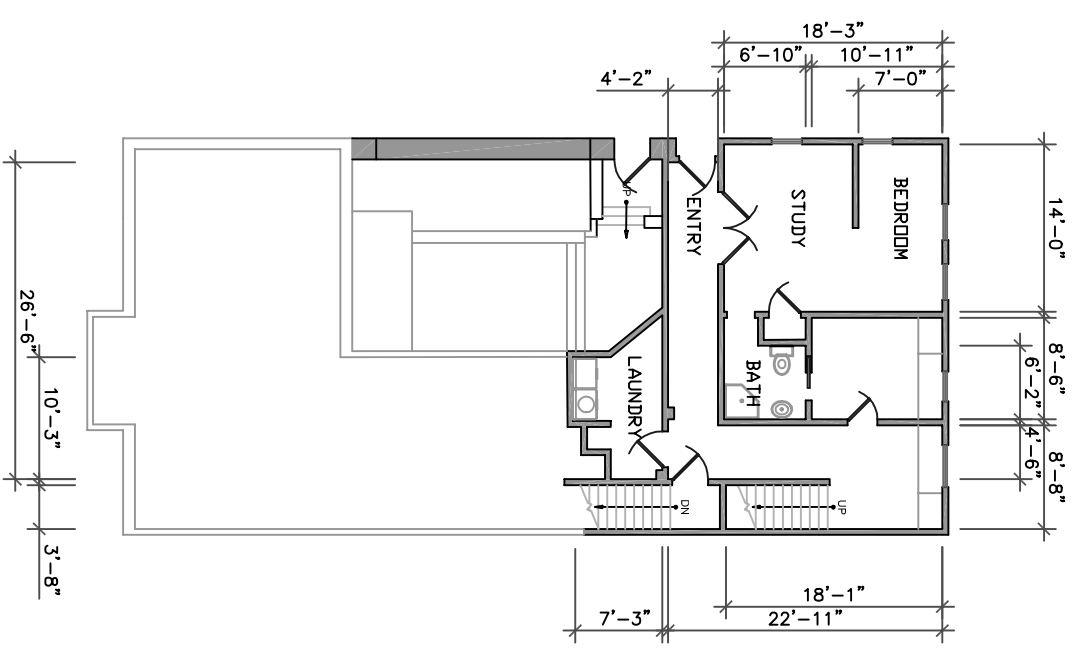

ALAIN PINEL REALTORS
2001 UNION STREET, SUITE 485, SAN FRANCISCO, CA 94123
CONTACT: MARK LEVINSON, PH: 415-441-5500

GARAGE LEVEL

LOWER ENTRY LEVEL

1071 VALLEJO STREET, SAN FRANCISCO, CA 94133