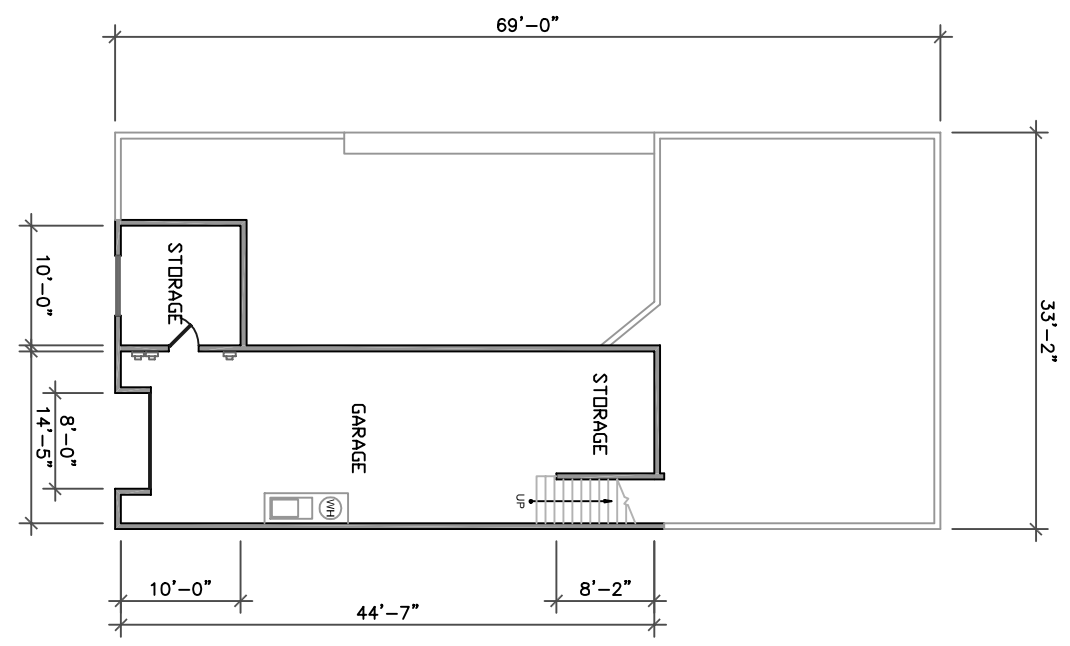

ALAIN PINEL REALTORS
2001 UNION STREET, SUITE 485, SAN FRANCISCO, CA 94123
CONTACT: MARK LEVINSON, PH: 415-441-5500

GARAGE LEVEL

LOWER ENTRY LEVEL

1071 VALLEJO STREET, SAN FRANCISCO, CA 94133