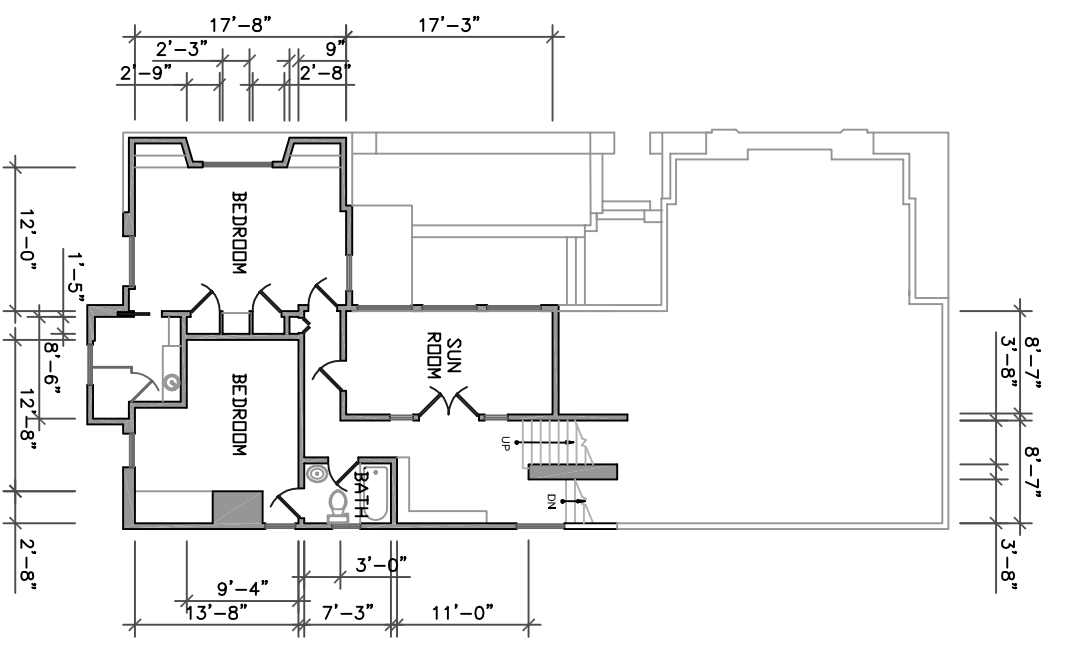

ALAIN PINEL REALTORS
2001 UNION STREET, SUITE 485, SAN FRANCISCO, CA 94123
CONTACT: MARK LEVINSON, PH: 415-441-5500

THIRD LEVEL

FOURTH LEVEL

1071 VALLEJO STREET, SAN FRANCISCO, CA 94133