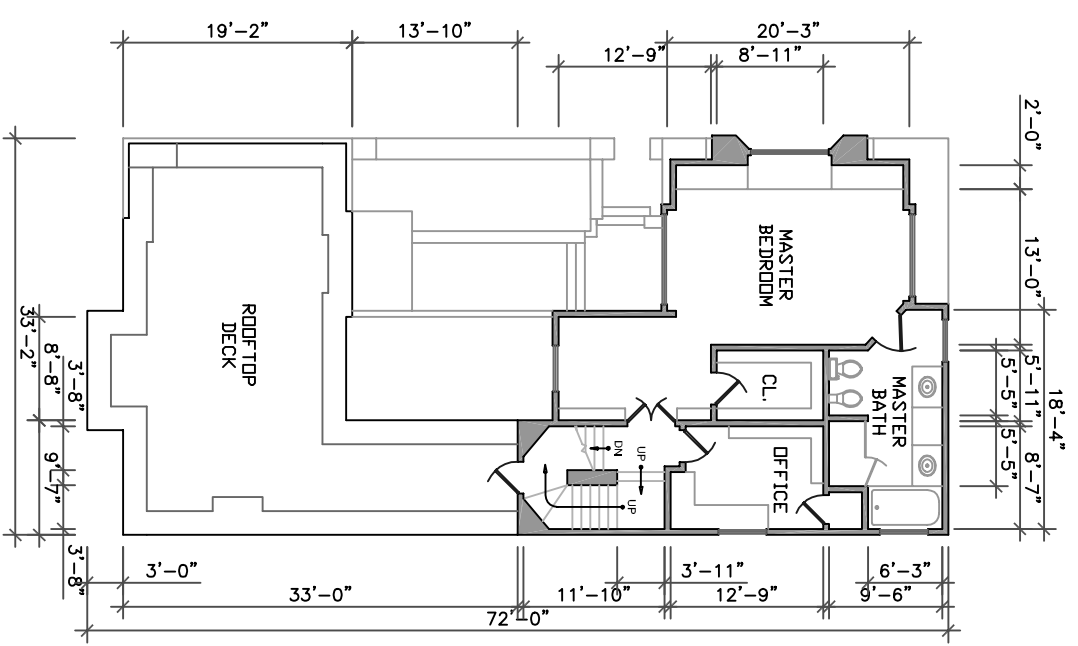

ALAIN PINEL REALTORS
2001 UNION STREET, SUITE 485, SAN FRANCISCO, CA 94123
CONTACT: MARK LEVINSON, PH: 415-441-5500

THIRD LEVEL

FOURTH LEVEL

1071 VALLEJO STREET, SAN FRANCISCO, CA 94133